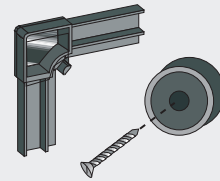

suggested size (mm)	W	H
	min.	-
max.	1400	1400
cross profile	1200	2200

Coccinella clip

Magnetic fixing clip

Wall fixing clip

Magnetic perimeter

Kontakt, tel +48 34 322 34 54

profiles and accessories

285 gr/lm

Aluminium profile

€ 4,49 lm

Cap for magnetic perimeter

€ 0,01 each

Corner

€ 0,57 each

Magnetic corner

€ 3,07 each