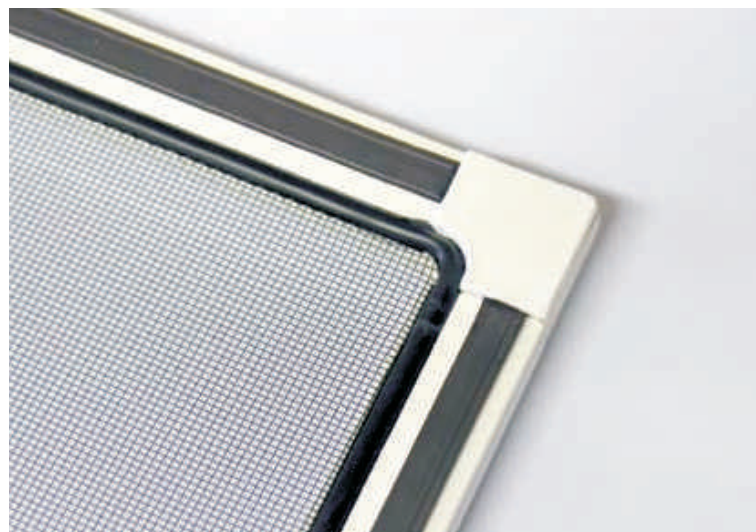

Magnetic perimeter