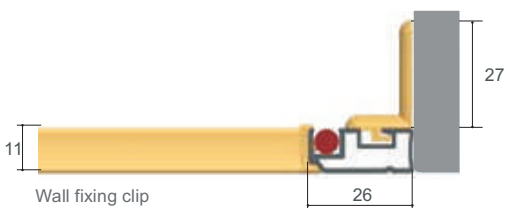

Dimensions must be communicated Width X Height in mm clearly stating if it is finished measure of the flyscreen or if it is the opening measure

- ✓ Finished measure: flyscreen supplied with the given sizes.
- ✓ Window opening: the flyscreen will be supplied 2mm less than the given size

suggested size (mm)	W	H
	min.	-
max.	1400	1400
cross profile	1200	2200

Coccinella clip

Magnetic fixing clip

Wall fixing clip

Magnetic perimeter

Kontakt, tel +48 34 322 34 54

profiles and accessories

285 gr/lm