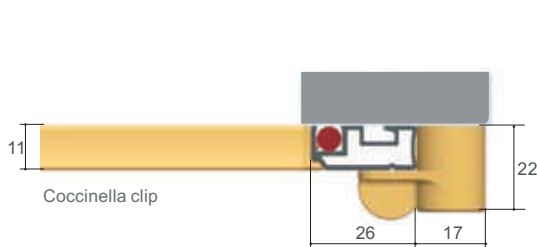

suggested size (mm)	W	H
	min.	-
max.	1400	1400
cross profile	1200	2200

Coccinella clip

Magnetic fixing clip

Wall fixing clip

Magnetic perimeter

Kontakt, tel +48 34 322 34 54

profiles and accessories

285 gr/lm