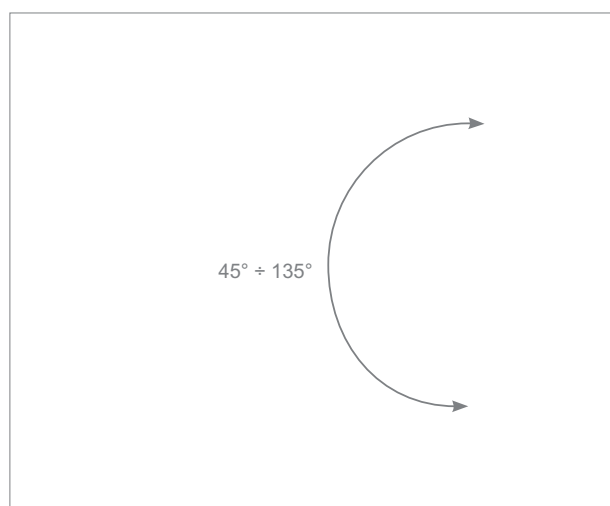

Fixed panel line

PRATIKA is a fixed fly screen ideal for windy areas, produced with only one profile but very versatile in its various fixing options; using special accessories it can be installed:

- ✓ Into the window opening with wall clips;
- ✓ Fixed by the "coccinella" junctions;
- ✓ Placed by magnetic fixing.
- ✓ Attached with magnetic perimeter

It is supplied in:

- Do-it-Yourself Kit; profiles and assembling accessories; made to size

It is also possible to realize corners different from 90° by using the "adjustable corner accessory"

Adjustable corner accessory

Dimensions must be communicated Width X Height in mm clearly stating if it is finished measure of the flyscreen or if it is the opening measure

- ✓ Finished measure: flyscreen supplied with the given sizes.
- ✓ Window opening: the flyscreen will be supplied 2mm less than the given size

suggested size (mm)	W	H	
	min.	-	-
max.	1400	1400	
cross profile	1200	2200