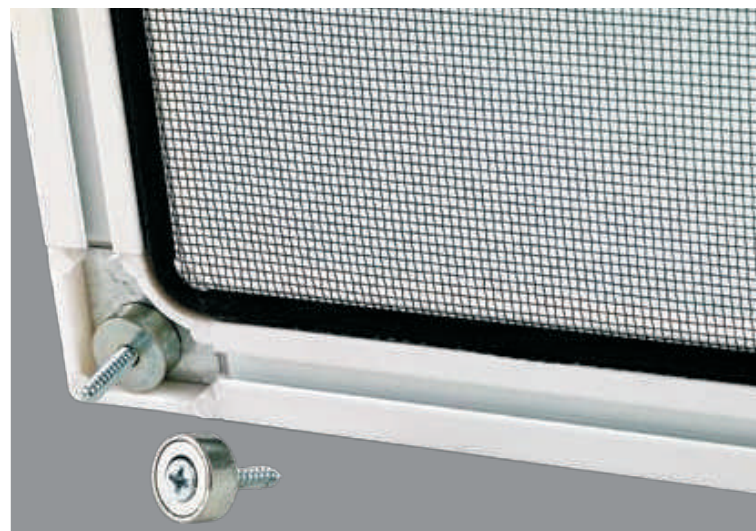

Magnetic fixing clip