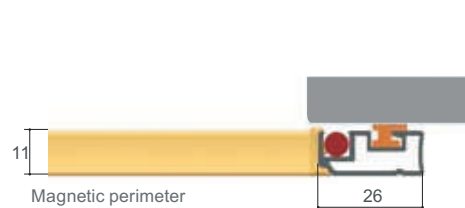

suggested size (mm)	W	H
	min.	-
max.	1400	1400
cross profile	1200	2200

Coccinella clip

Magnetic fixing clip

Wall fixing clip

Magnetic perimeter

Kontakt, tel +48 34 322 34 54

profiles and accessories

285 gr/lm

Aluminium profile

€ 4,49 lm

Cap for magnetic perimeter

€ 0,01 each

Corner

€ 0,57 each

Magnetic corner

€ 3,07 each