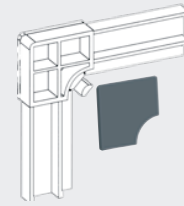

Dimensions must be communicated Width X Height in mm clearly stating if it is finished measure of the flyscreen or if it is the opening measure

- ✓ Finished measure: flyscreen supplied with the given sizes.
- ✓ Window opening: the flyscreen will be supplied 2mm less than the given size

suggested size (mm)	W	H
	min.	-
max.	1400	1400
cross profile	1200	2200

Coccinella clip

Magnetic fixing clip

Wall fixing clip

Magnetic perimeter

Kontakt, tel +48 34 322 34 54

profiles and accessories

285 gr/lm

Aluminium profile

€ 4,49 lm

Cap for magnetic perimeter

€ 0,01 each

Corner

€ 0,57 each

Magnetic corner

€ 3,07 each