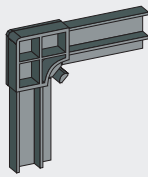

Corner

€ 0,57 each